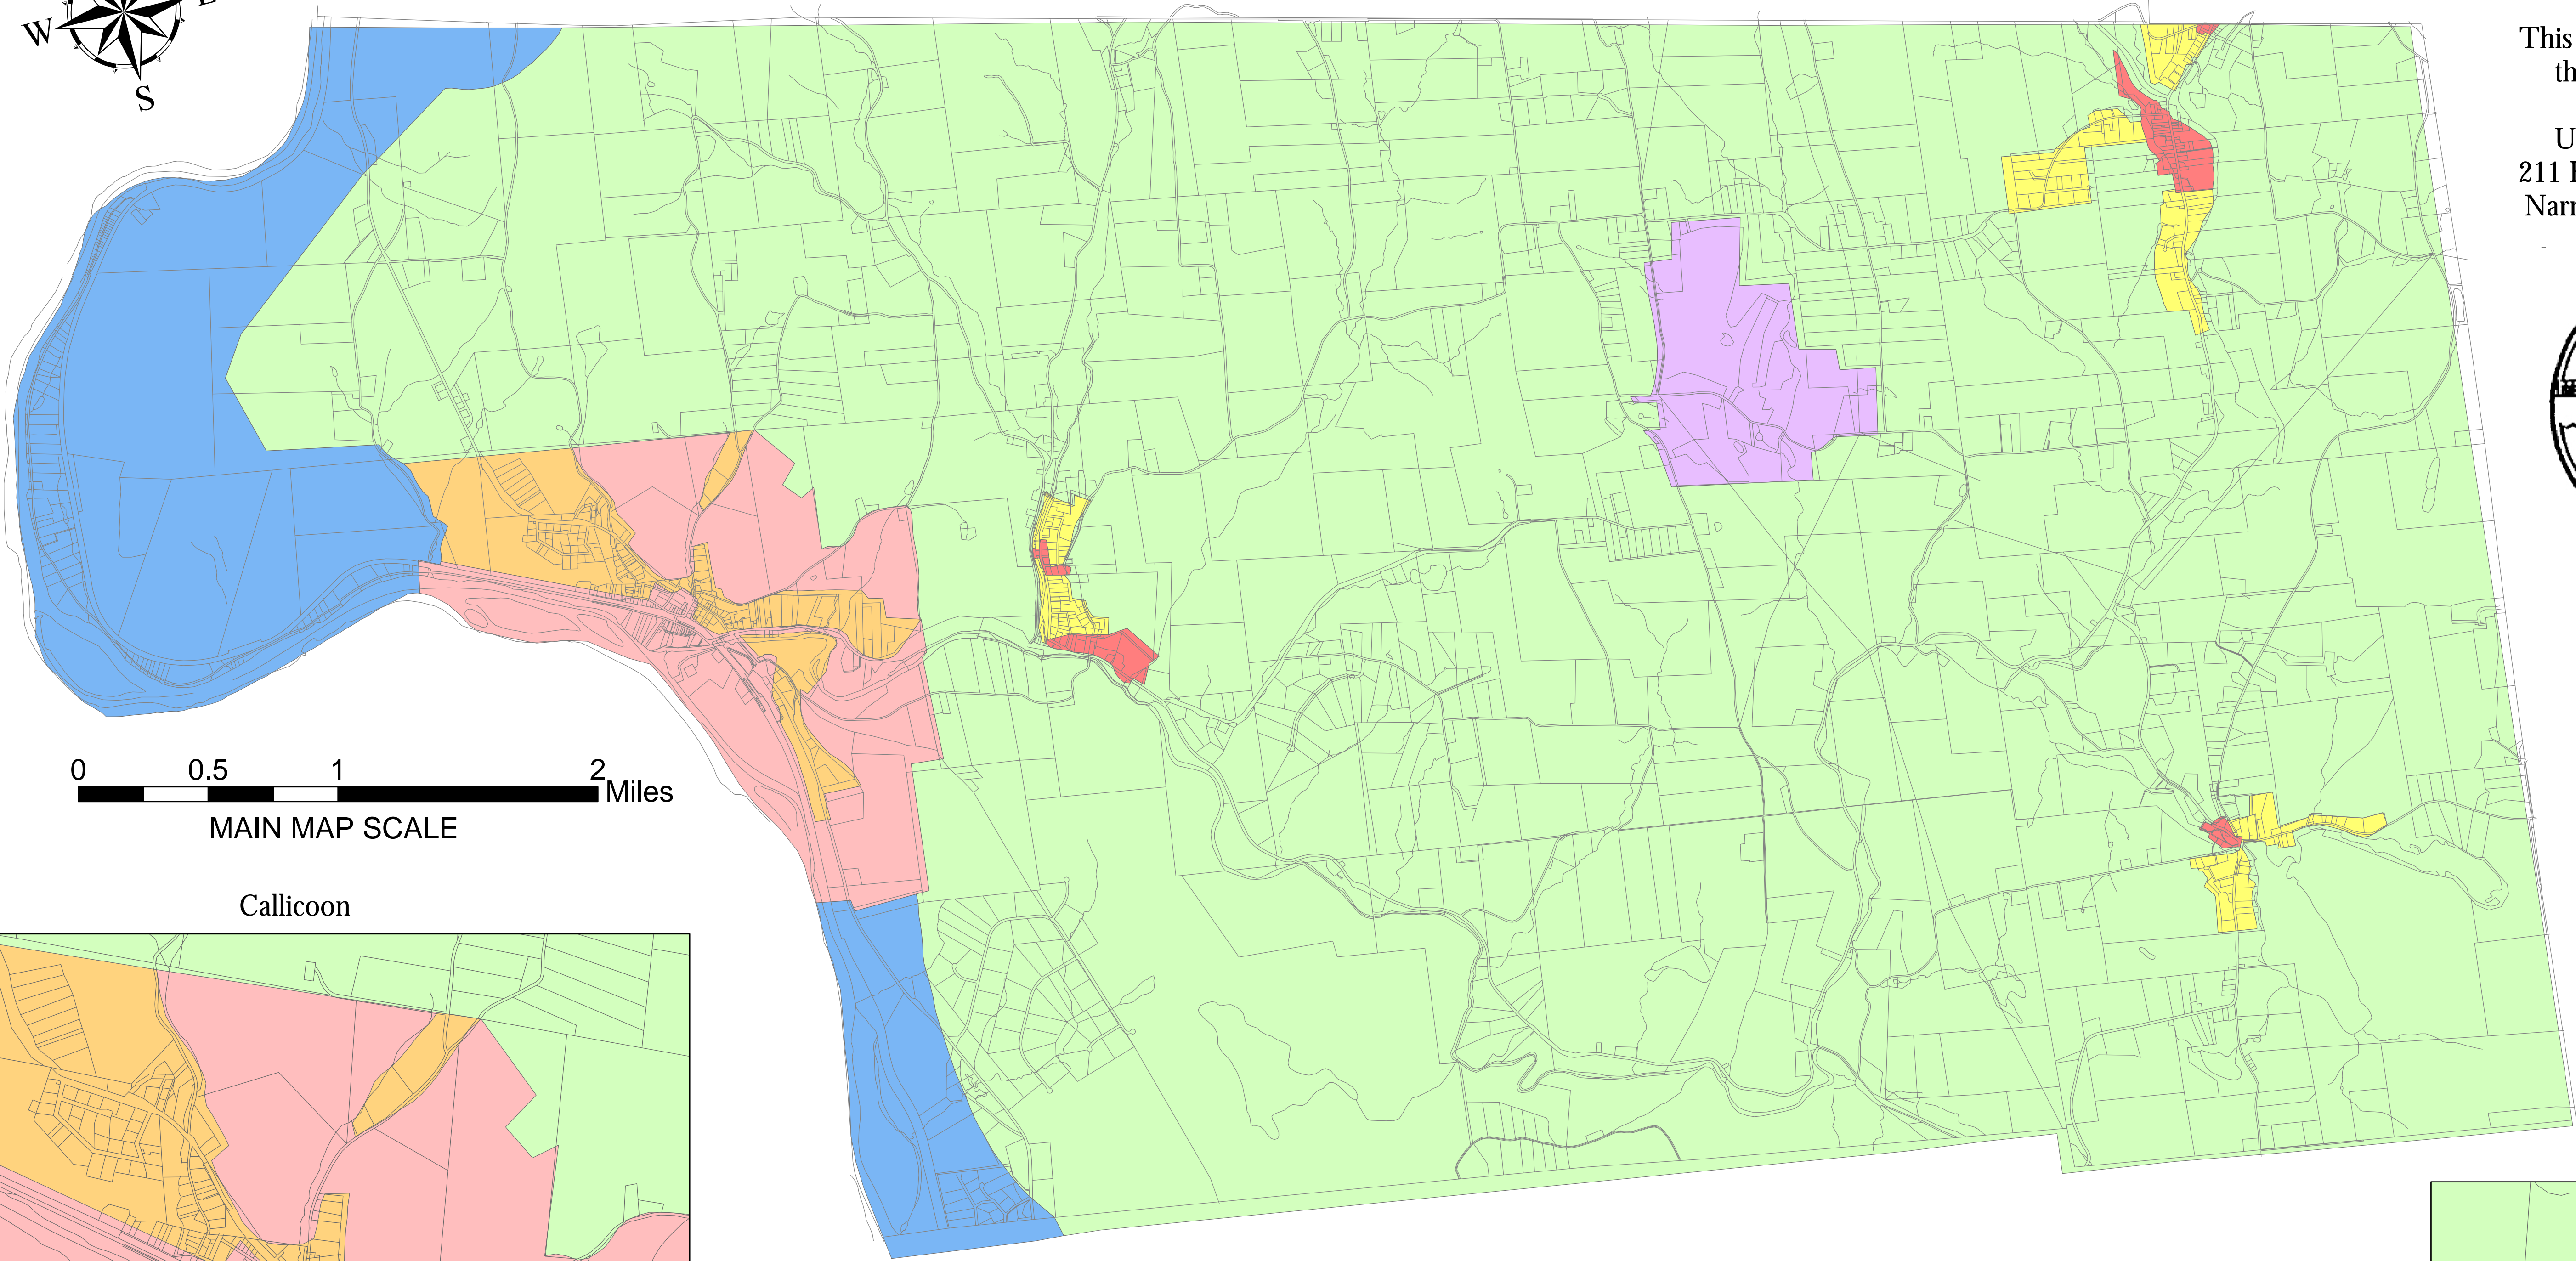

Town of Delaware Zoning Map

MAIN MAP SCALE

Callicoon

INSET SCALE

Legend

Zoning District

- Business District
- Callicoon Business District
- Residential District
- Callicoon Residential District
- Planned Unit Development District
- Delaware River District
- Rural District

Kenoza Lake

Hortonville

Kohlertown

This project was made possible through a grant from the:

Upper Delaware Council
211 Bridge Street, PO Box 192
Narrowsburg, NY 12764-0192

Data Source:
Sullivan County RPS
Sullivan County Division of Planning
& Community Development

Map Creation:
Cedar Eden Environmental, LLC
Saranac Lake NY 12983
Shepstone Management Company
Honesdale, PA 18431