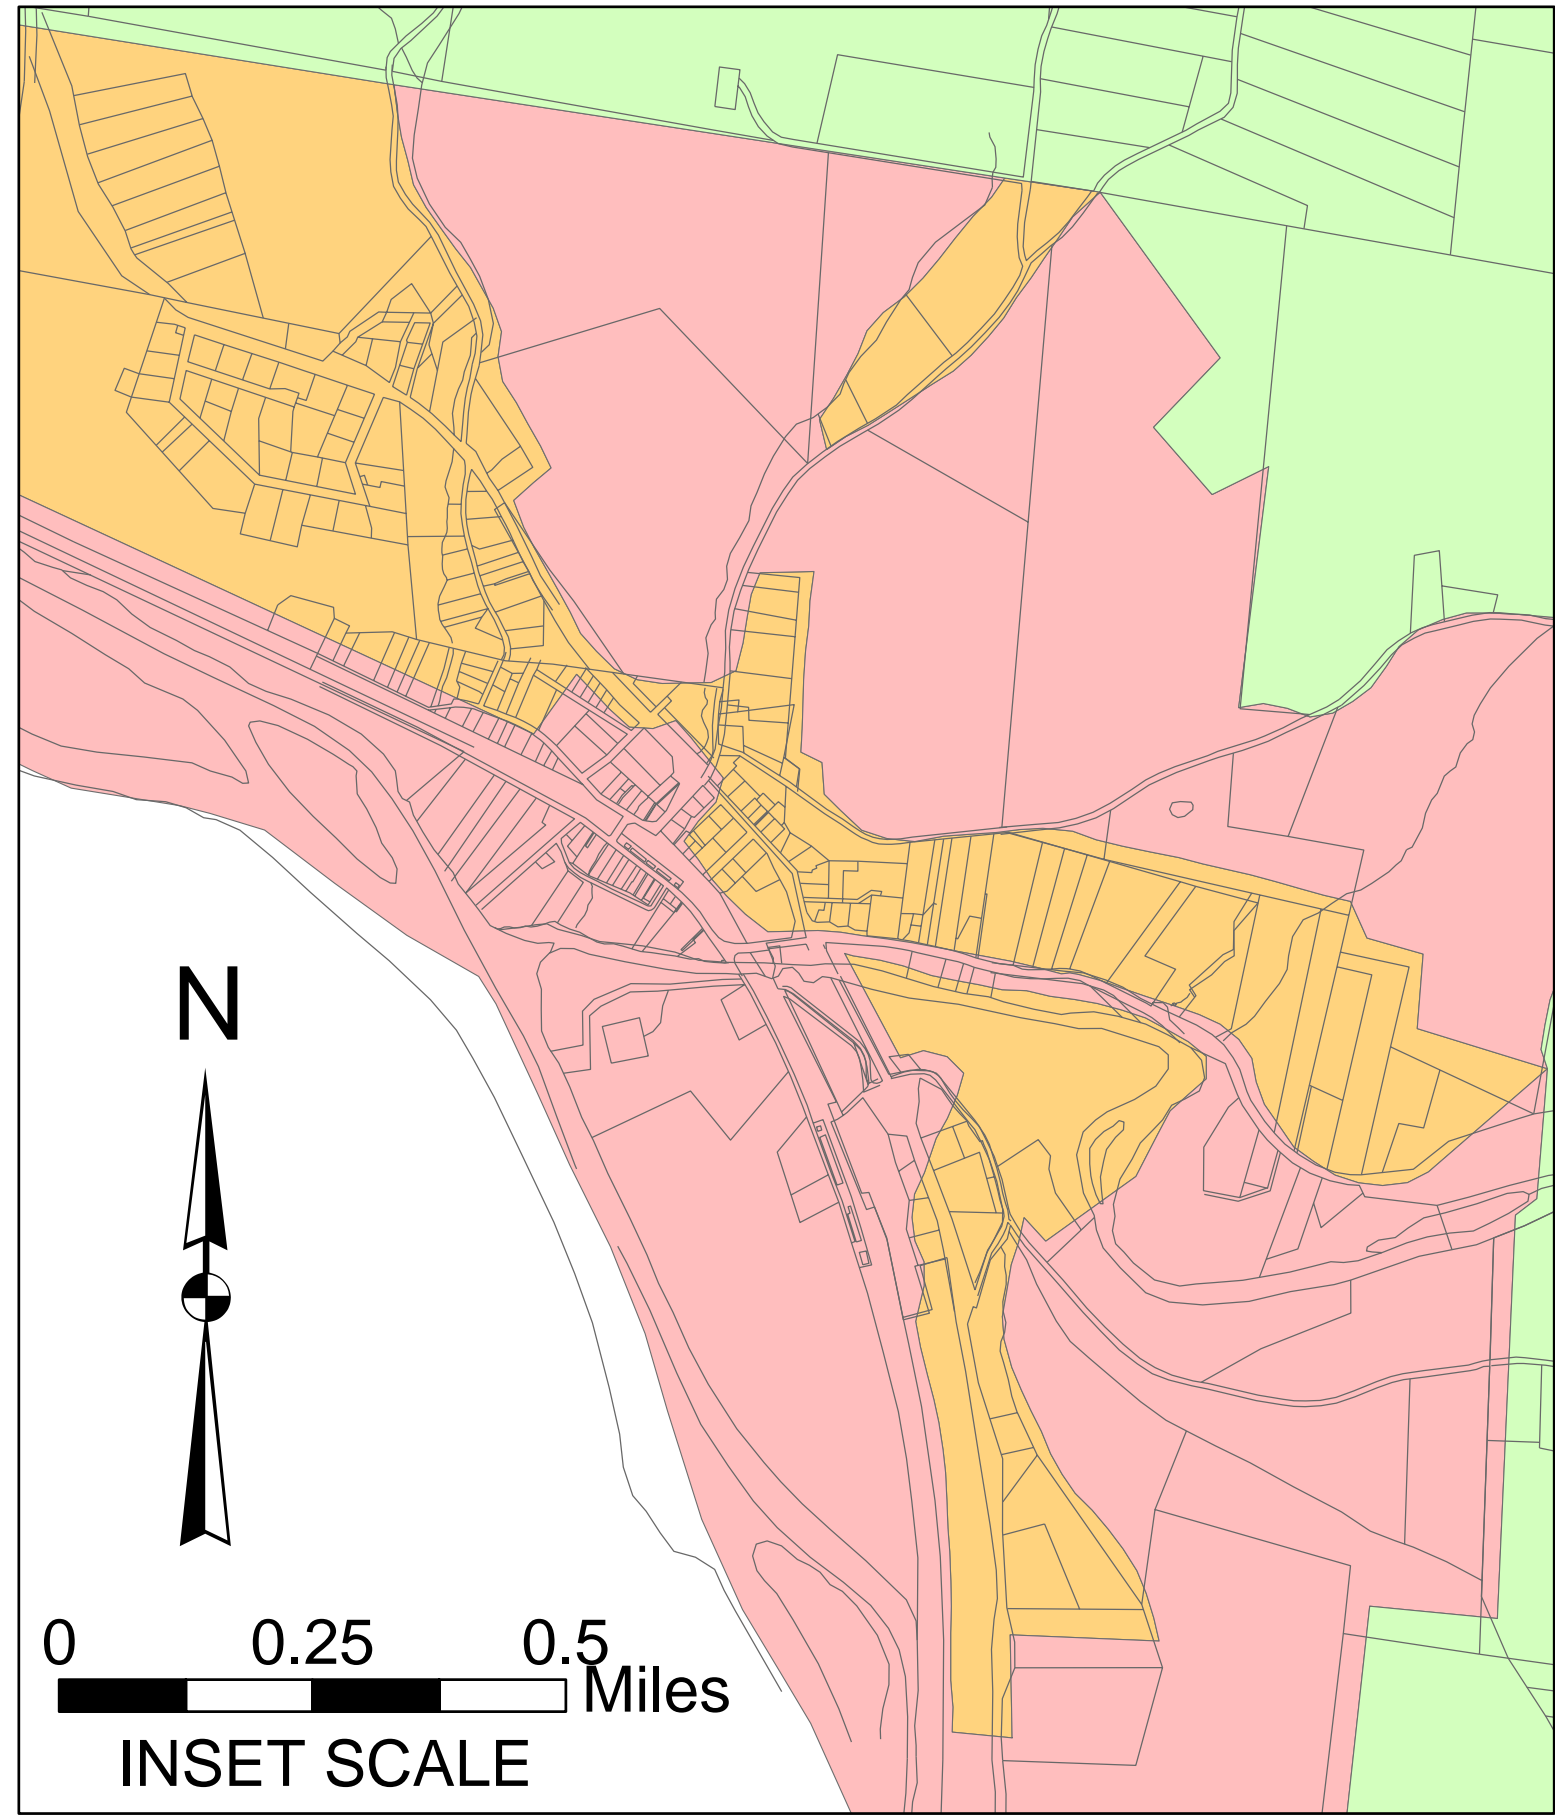

Town of Delaware Zoning Map

MAIN MAP SCALE

Callicoon

INSET SCALE

Legend

Zoning District

- Business District
- Callicoon Business District
- Residential District
- Callicoon Residential District
- Planned Unit Development District
- Delaware River District
- Rural District

Kenoza Lake

Hortonville

Kohlertown

This project was made possible through a grant from the:

Upper Delaware Council
211 Bridge Street, PO Box 192
Narrowsburg, NY 12764-0192

Data Source:
Sullivan County RPS
Sullivan County Division of Planning
& Community Development

Map Creation:
Cedar Eden Environmental, LLC
Saranac Lake NY 12983
Shepstone Management Company
Honesdale, PA 18431