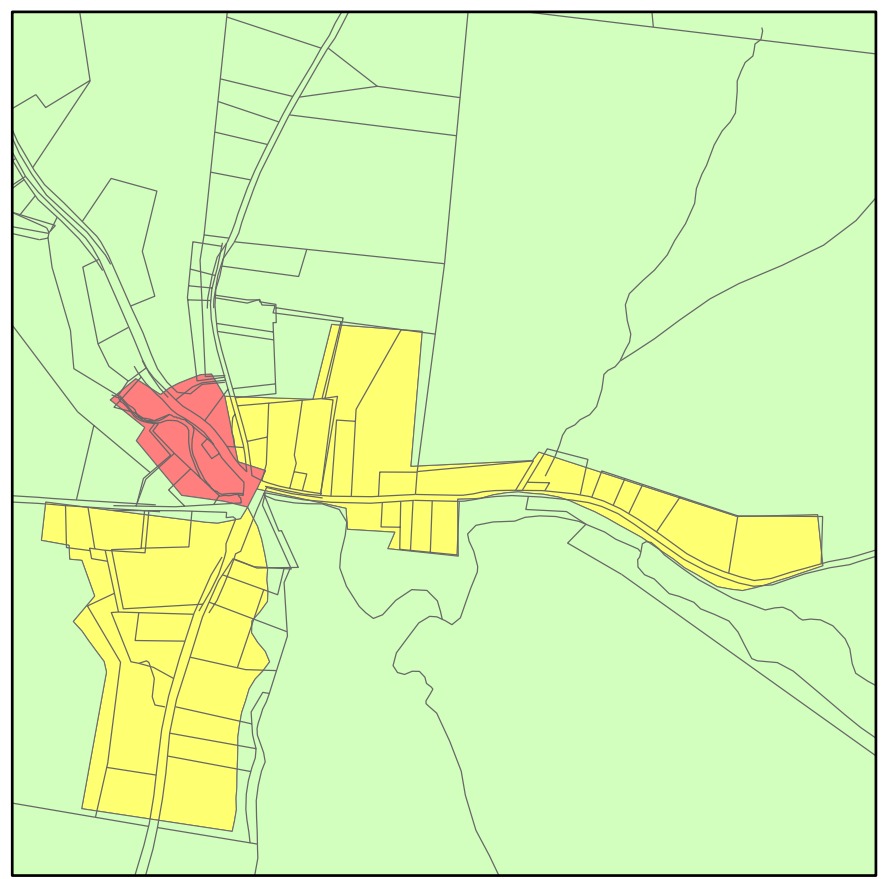

Town of Delaware Zoning Map

MAIN MAP SCALE

Callicoon

INSET SCALE

Legend

Zoning District

- Business District
- Callicoon Business District
- Residential District
- Callicoon Residential District
- Planned Unit Development District
- Delaware River District
- Rural District

Kenoza Lake

Hortonville

Kohlertown

This project was made possible through a grant from the:

Upper Delaware Council
211 Bridge Street, PO Box 192
Narrowsburg, NY 12764-0192

Data Source:
Sullivan County RPS
Sullivan County Division of Planning
& Community Development

Map Creation:
Cedar Eden Environmental, LLC
Saranac Lake NY 12983
Shepstone Management Company
Honesdale, PA 18431