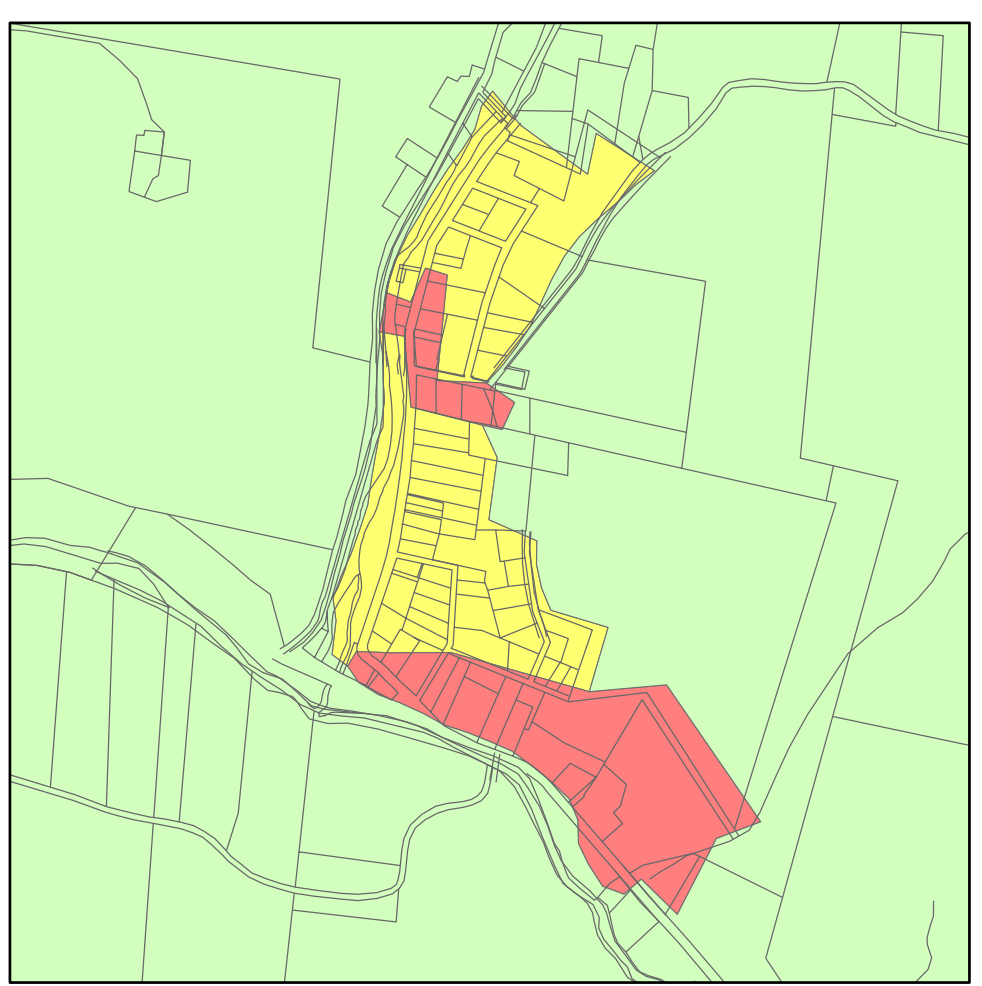

Town of Delaware Zoning Map

MAIN MAP SCALE

Callicoon

INSET SCALE

Legend

Zoning District

- Business District
- Callicoon Business District
- Residential District
- Callicoon Residential District
- Planned Unit Development District
- Delaware River District
- Rural District

Kenoza Lake

Hortonville

Kohlertown

This project was made possible through a grant from the:

Upper Delaware Council
211 Bridge Street, PO Box 192
Narrowsburg, NY 12764-0192

Data Source:
Sullivan County RPS
Sullivan County Division of Planning
& Community Development

Map Creation:
Cedar Eden Environmental, LLC
Saranac Lake NY 12983
Shepstone Management Company
Honesdale, PA 18431