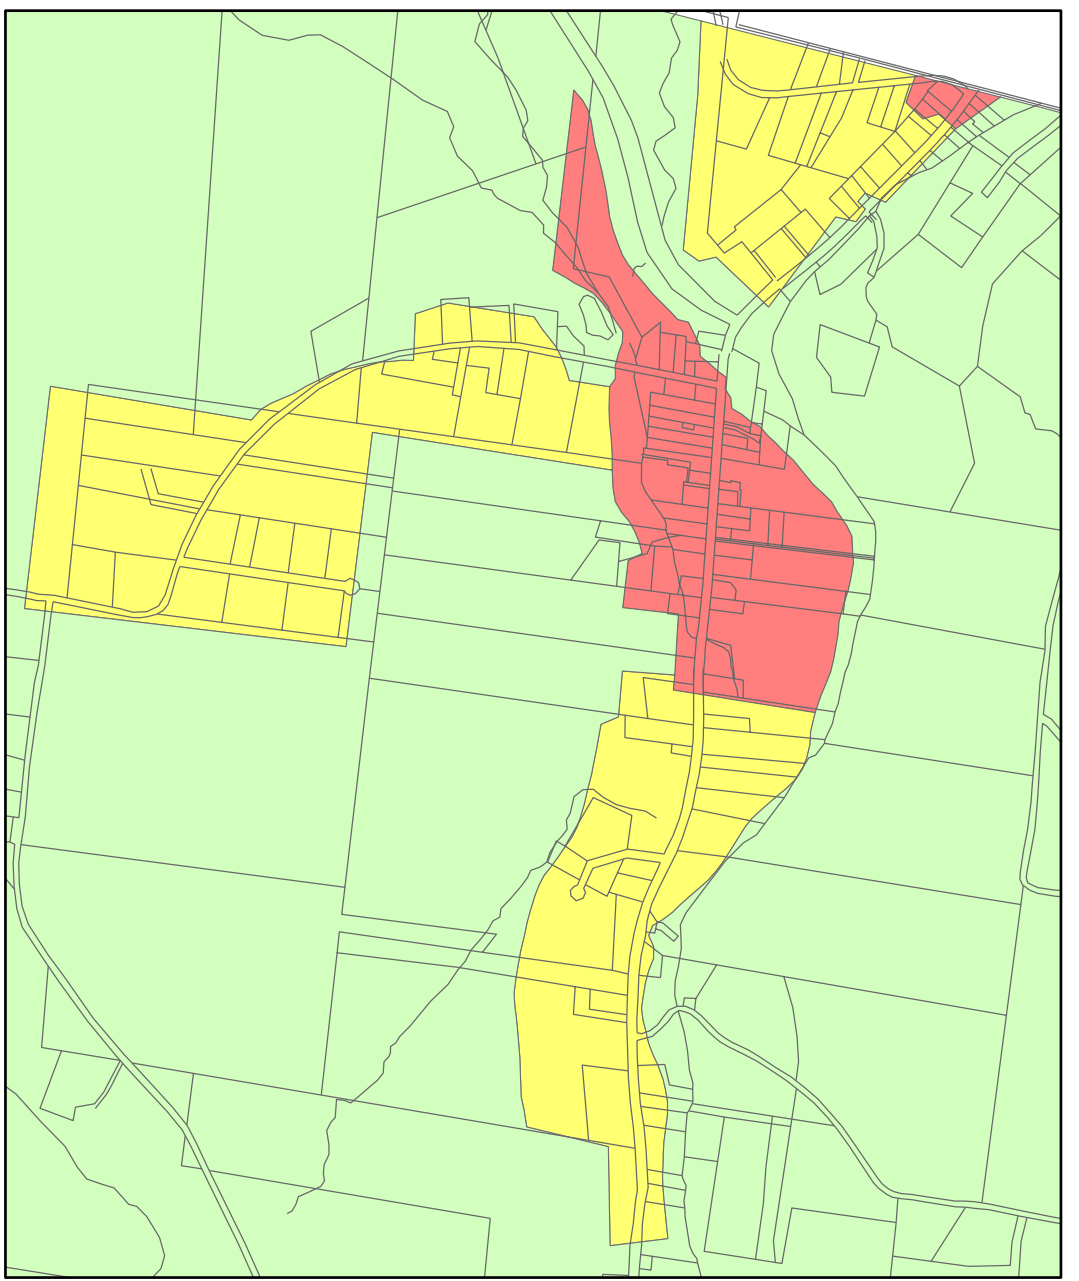

Town of Delaware Zoning Map

MAIN MAP SCALE

Callicoon

INSET SCALE

Legend

Zoning District

- Business District
- Callicoon Business District
- Residential District
- Callicoon Residential District
- Planned Unit Development District
- Delaware River District
- Rural District

Kenoza Lake

Hortonville

Kohlertown

This project was made possible through a grant from the:

Upper Delaware Council
211 Bridge Street, PO Box 192
Narrowsburg, NY 12764-0192

Data Source:
Sullivan County RPS
Sullivan County Division of Planning
& Community Development